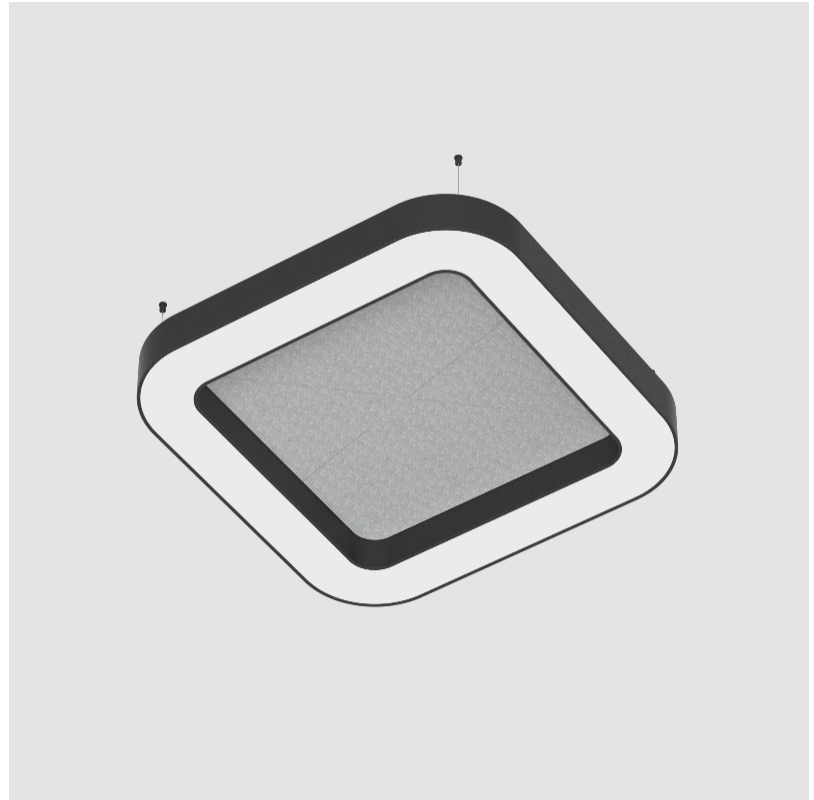

1. To build a product code in our configurator select the specify button on the base model # product page
2. To build a manual product code on this datasheet choose from the options listed below in blue font and add the suffix to the base model #

GENERAL

Series: Quantum Acoustic
Brand: Prolicht
Division: Architectural
Mounting Type: Suspension
Mounting Location: Ceiling
Subcategory: Acoustic

PHYSICAL

Shape: Round
Length (mm): 1100
Length (in): 43 ⁵/₁₆
Width (mm): 1100
Width (in): 43 ⁵/₁₆
Height (mm): 120
Height (in): 4 ³/₄
Light Distribution: Direct
Diffuser: PMMA - Opal / Micro-Prism
Fixture Finish: SSR / BKV / CWI / CRY / HAB / UFT / ITA / RUA / FTG / MYG / LOD / PUS / FRO / FUP / KIA / POP / BLS / SPG / MEY / GOH / GUM / CHC / COM / ABZ / JAG / OBR / MOS / ROR
Accent Finish: ANC / ASH / BNA / BTC / BZE / CEL / EGG / EVG / FOG / FOS / FST / FUA / IRI / IRO / KHA / LIC / LIM / MER / MSN / MUS / ONX / PEA / PLU / POL / PPY / RAY / ROY / RST / STE / SWD / TAN / TAU
Fixture Material: Aluminum
Cable Details: 2 000mm / 78 3/4" or 6 000mm / 236 1/4" Transparent Cable

ELECTRICAL

Lamp Type: LED (Zhaga Standard)
Input Wattage (W): 58.7

LED

Color Temperature (°K): 2700 / 3000 / 3500 / 4000
Max. Delivered Lumen (lm): Max 10571
Nominal Lumen (lm): Max 14416
CRI: >90 CRI
Lamp Life (hrs): 50000

OPTICAL

RATINGS AND CERTIFICATIONS

Certified By: CSA Certified to UL and CSA Standards
IP rating: IP20