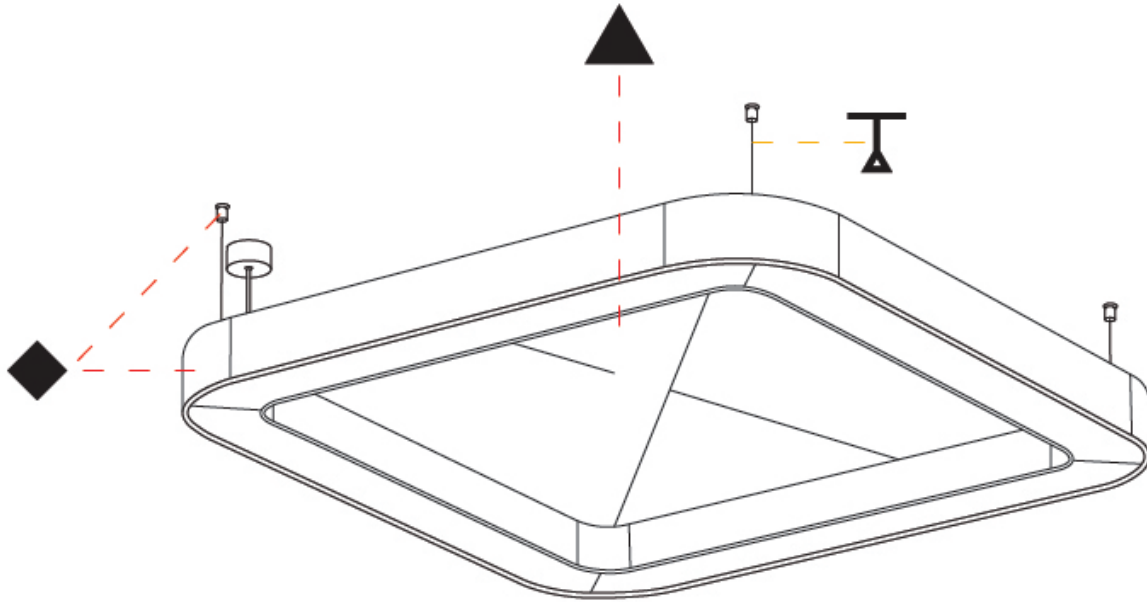

A300734-

PROJECT	_____
TYPE	_____
SPECIFIER	_____
QUANTITY	_____
DATE	_____

A